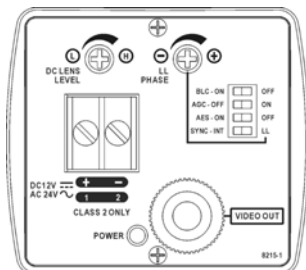

SPECIFICATION

ICE-B3M/LV & ICE-B3M/M

Lens Options

Lens Mount and Focus	'C' or 'CS' mount, thumbwheel adjustment
Auto Iris Lens	DC and Video via 4 pin socket
Direct Drive (DC iris)	4-pin square type socket on the side of the camera. DC level is user defined via a potentiometer located on the rear of the camera

Power Supply

Low Voltage Source	AC: 24V $\pm$15% @ 50Hz DC: 12V -10% +15%
Mains Source	98~260V AC 50Hz
Consumption	Less than 4.2W including 50mA DC lens
Input Connector	/LV: 2-way terminal connector on rear panel /M: 2m twin conductor mains cord (Class 2 product)
Power Indicator	Blue LED on rear panel

Mechanical

Camera Mount	1/4" 20 UNC top and bottom
Dimensions (mm)	123 (L) x 60 (H) x 52 (W)
Weight	/LV: 0.35kg, shipping weight 0.45kg /M: 0.5kg, shipping weight 0.6kg
Material	Cast Zinc lens mount; zintec case; V0 ABS trim

Environmental

Operating Temperature	-10 to +50°C (14 to 122°F)
Operating Humidity	20% to 80% relative humidity, non condensing
Storage Temperature	-10 to +70°C (14 to 158°F)
Storage Humidity	20% to 90% relative humidity, non condensing

ICE-B3M/LV