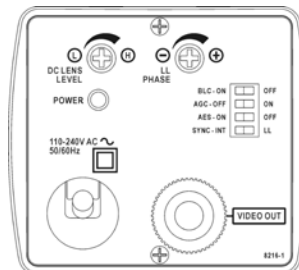

ICE-B3M/M

BAXALL
LIMITED

Super HAD CCD™ is a trademark of the Sony Corporation. Price and specification are subject to change without notice.

Unit 1 Castlehill, Horsfield Way, Bredbury Park Industrial Estate,
Stockport, Cheshire SK6 2SU, UK.
Tel: +44 (0)161 406 6611 Fax: +44 (0)161 406 8988
sales@baxall.com www.baxall.com