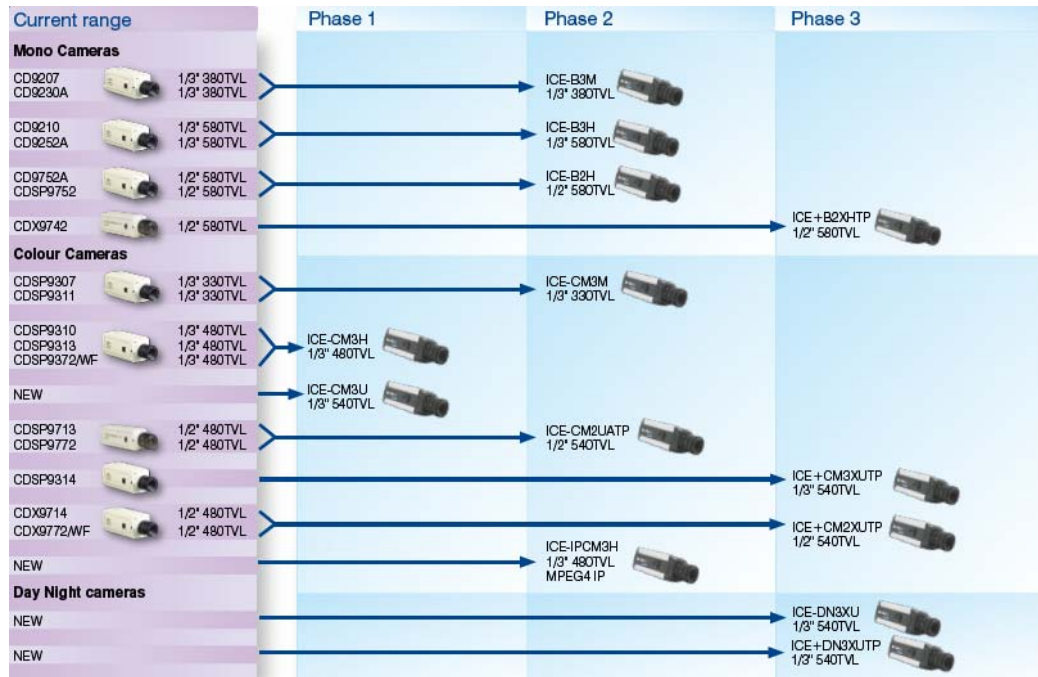

... **More information** – ... An overview brochure and specific datasheets are available for all the models in the range

Product Launch Chart - Cameras